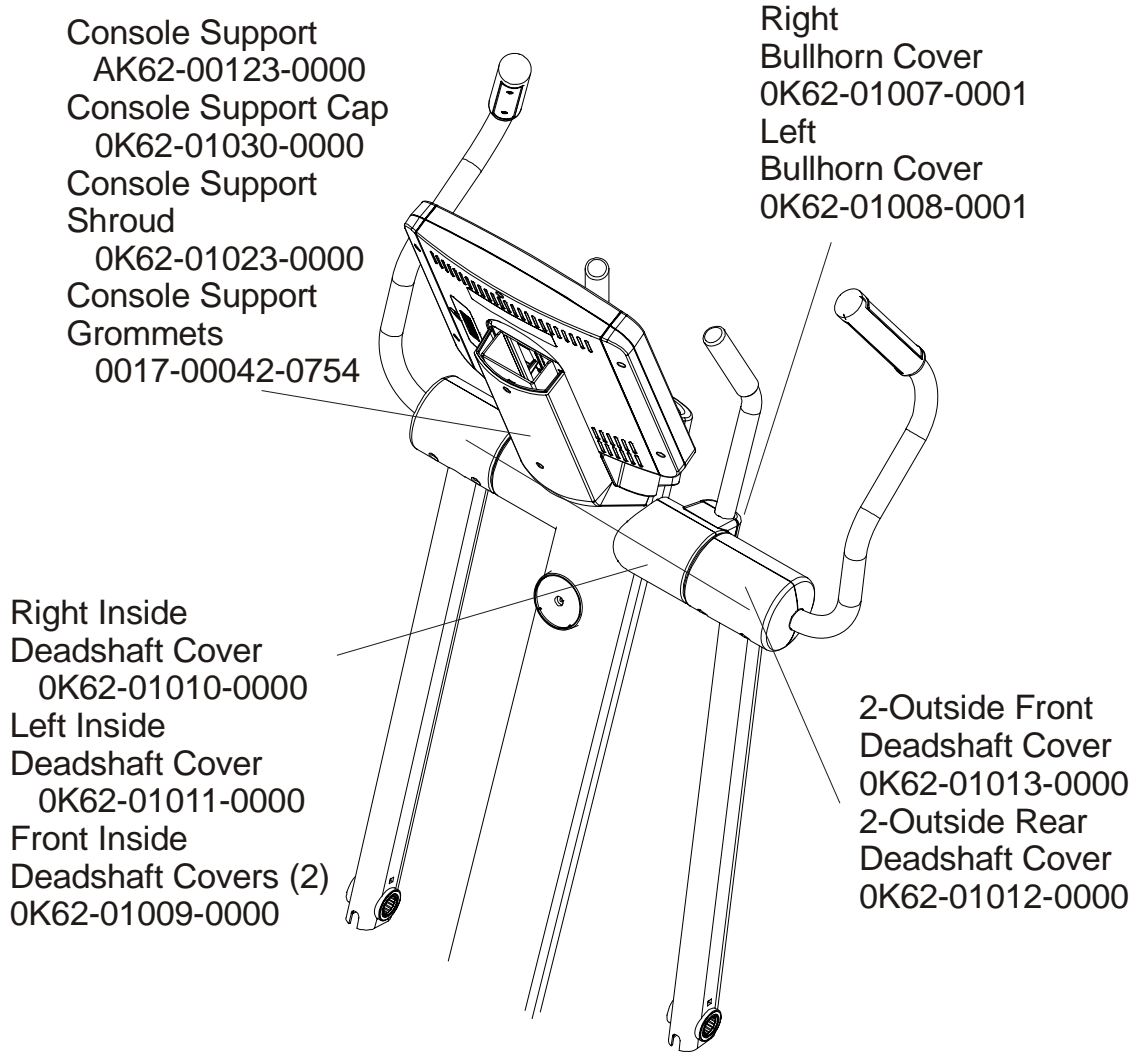

Page
CONSOLE SUPPORT & DEADSHAFT COVERS.....	4
HANDLEBARS AND BULLHORNS	5
CONSOLE AND RELATED COMPONENTS.....	6
UPPER FRAME HARDWARE	8
ROCKER ARMS AND PEDAL LEVERS	8
CRANK COVER AND LOWER CAPS	10
LOWER FRAME SHROUDS AND HARDWARE.....	11
PEDAL LEVER COMPONENTS	12
PCB, BATTERY, REED SWITCH & BRACKET	13
BEARING-INSERT ASSEMBLY	14
CRANK ARM PULLEY ASSEMBLY.....	15
DRIVE MODULE	16
DRIVE MODULE HARDWARE	17
CABLES.....	18

Note: The 95Xi comes with both Telemetry and LifePulse sensors.

ARCTIC SILVER QUIET DRIVE 95Xi

95X-0XXX-03

Console Support & Deadshaft Covers

S/N AXB100000 and up